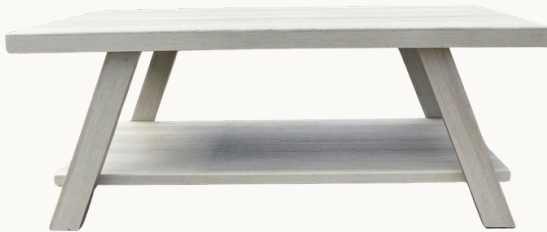

QUARTER | \$350

Executive *Collection*

EXECUTIVE ARM CHAIRS | \$75

BLACK BARSTOOLS | \$55

MARBLE COFFEE TABLE | \$50

MARBLE SIDE TABLE | \$50

LEATHER SOFA | \$175

Napa *Collection*

NAPA ACCENT & COFFEE TABLE | \$50

VALLEY COFFEE TABLE | \$50

Sonoma *Collection*

SONOMA COFFEE TABLE | \$50

SONOMA ACCENT TABLE | \$50

Boucle *Collection*

BARREL CHAIR | \$100

BUCKET CHAIR | \$100